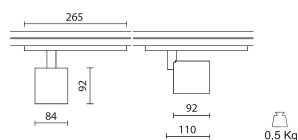

772-269BX-16 Perfetto Puro
37W LKM DALI 3000K
CRI90 30°

Design:

IP 20